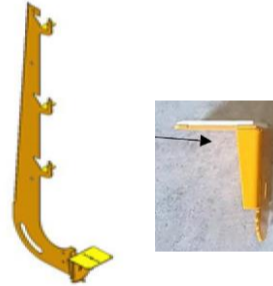

BJACK	Base Jack - Adjustable & Hollow
-------	---------------------------------

BJACKSW	Base Jack Swivel - Adjustable & Hollow
---------	--

	25mm Coach Bolt & Nut
--	-----------------------

EBJSP	Envire Base Jack Support Plate
-------	--------------------------------

EBR	EBracket Re Roof & Foot Mount
-----	-------------------------------

EBRCP	EBR Site Tools & Compliance Pack
-------	----------------------------------

EBRMB	EBR Re Roof Multi Bracket
-------	---------------------------

GEMS	Gable End Mount Set
------	---------------------

HC	Half Clamp
----	------------

HCC	Handover Certificate Complete Set
HCH	Handover Certificate Holder
HCT10	Handover Certificate Tickets 10 Pack
HELMET	Height & Safety Helmet
JNREXT	Joiner - External
LCS	Ladder Clamp Set - 2 Per Set
LARMC	Ladder Arm - Left & Right Complet
PLC	Put Log Coupler
RB	Rubber Bands
RR	Rail Racer
SS	Socket Set 21mm, Socket 17mm, + Adapter
SWC	Swivel Coupler
TBOLTC	TBolt Complete Set